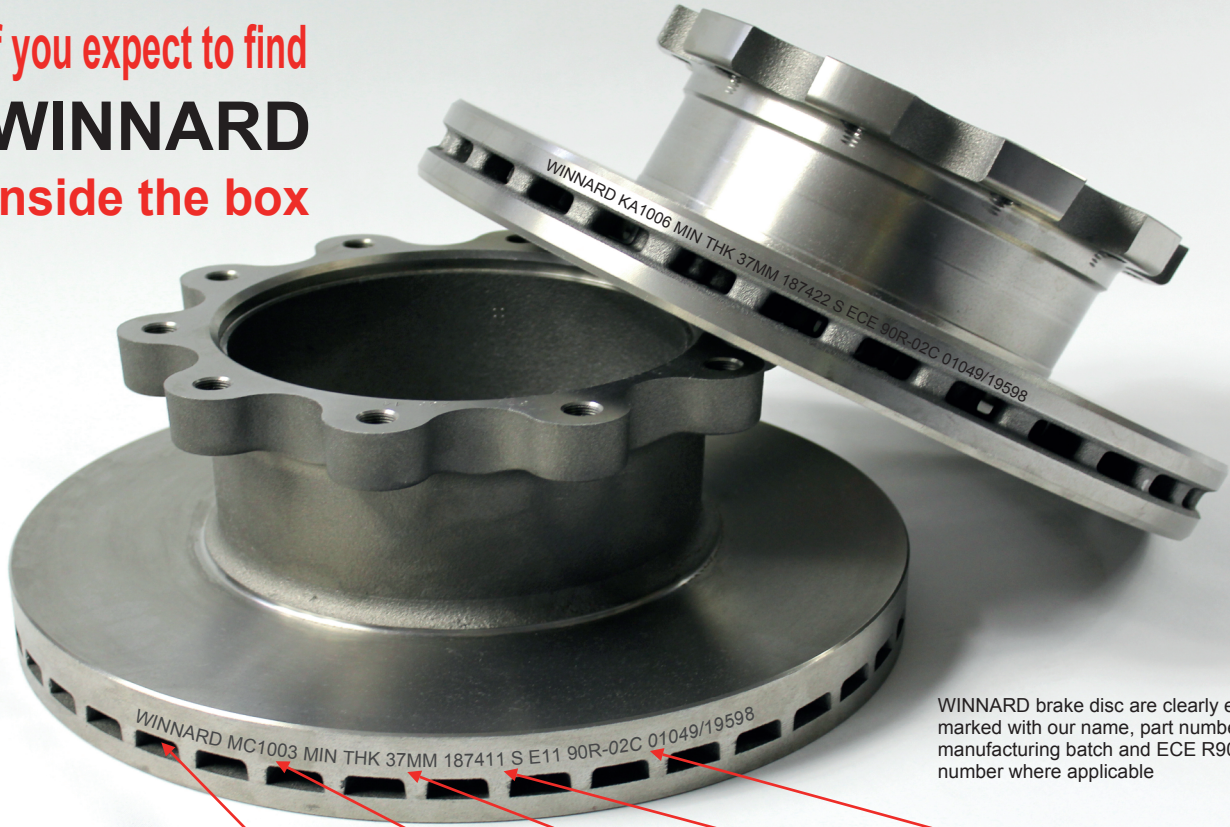

## BRAKE DISC BRAND AWARENESS BULLETIN

If you expect to find  
**WINNARD**  
inside the box

WINNARD brake disc are clearly edge marked with our name, part number, manufacturing batch and ECE R90 number where applicable

WINNARD

PART #

MIN THK

BATCH CODE

ECE R90 #

**Make sure it has WINNARD on the box !**

WINNARD brake discs are manufactured to our engineering specifications and quality controlled in the UK to ensure consistent product conformity.